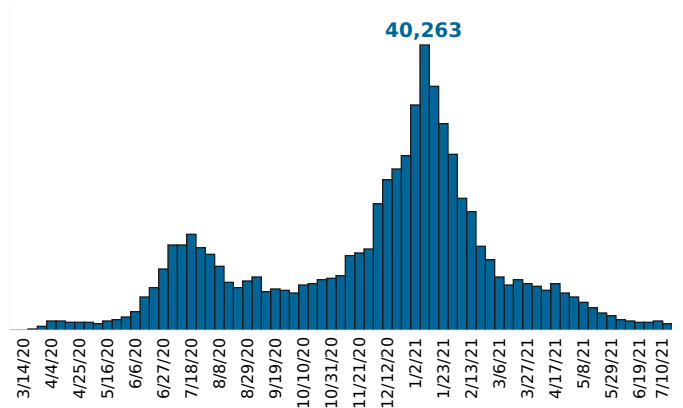

**COVID-19 in South Carolina**  
As of 11:59 PM on 7/7/2021

<b>Cases</b>	<b>Select Date Range &amp; County to Filter Page Values</b> Non-Null Values Only	<b>Past 2 weeks Confirmed</b>
598,918	<input type="text" value="All"/> COUNTY	1,732

Rate of COVID-19 Cases per 10,000 population, by County  
County Displayed: **South Carolina** | Dates Displayed: 3/4/2020 to 7/7/2021  
[Use County Filter Above to View ZIP Code Counts and Filter Page Values](#)

Reported COVID-19 Cases, by Week of Report  
County Displayed: **South Carolina** | Dates Displayed: 3/4/2020 to 7/7/2021

County Displayed: **South Carolina** | Dates Displayed: 3/4/2020 to 7/7/2021  
*Note: Data is suppressed for fewer than 5 cases*