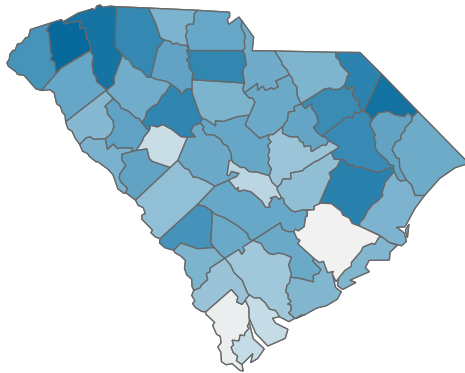

**COVID-19 in South Carolina**  
As of 11:59 PM on 7/7/2021

<b>Cases</b>	<b>Select Date Range &amp; County to Filter Page Values</b> Non-Null Values Only	<b>Past 2 weeks Confirmed</b>
598,918	<input type="text" value="All"/> COUNTY	1,732

Rate of COVID-19 Cases per 10,000 population, by County  
County Displayed: **South Carolina** | Dates Displayed: 3/4/2020 to 7/7/2021  
[Use County Filter Above to View ZIP Code Counts and Filter Page Values](#)

Reported COVID-19 Cases, by Week of Report  
County Displayed: **South Carolina** | Dates Displayed: 3/4/2020 to 7/7/2021

County Displayed: **South Carolina** | Dates Displayed: 3/4/2020 to 7/7/2021  
*Note: Data is suppressed for fewer than 5 cases*